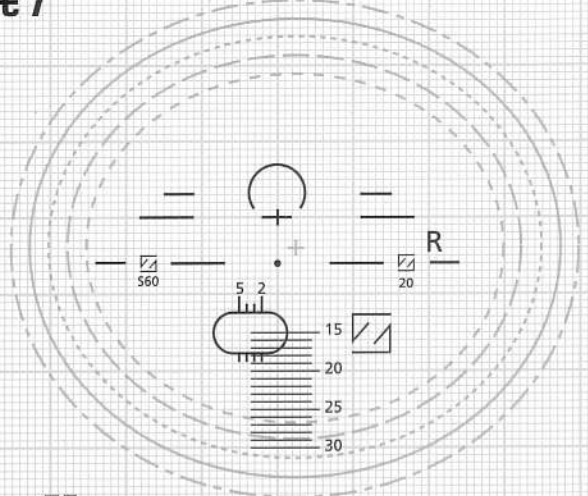

# Gradal® Short i oval

55 60 65 70 75

Carl Zeiss Optical, Inc.

USA 1-800-338-2984

CAN 1-800-268-6489

[www.zeisslenses.com](http://www.zeisslenses.com)

The "GC" blue cross in the Cut-Out Chart displays the location of the geometric center (GC) of the lens.

The mark of Carl Zeiss quality

MI 8799-0603