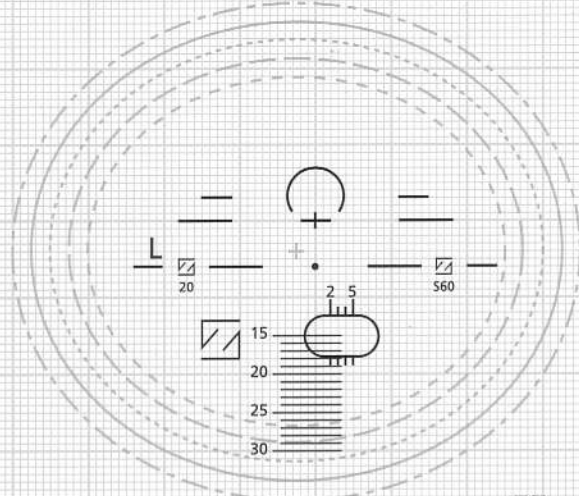

# Gradal® Short i oval

55 60 65 70 75

Carl Zeiss Optical, Inc.

USA 1-800-338-2984

CAN 1-800-268-6489

[www.zeisslenses.com](http://www.zeisslenses.com)

The "GC" blue cross in the Cut-Out Chart displays the location of the geometric center (GC) of the lens.

The mark of Carl Zeiss quality

MI 8799-0603