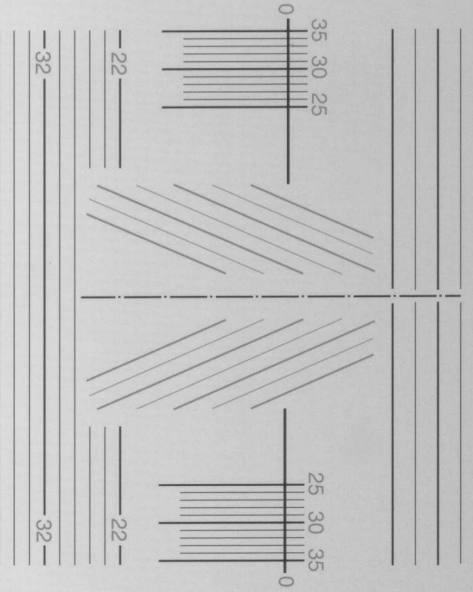

### VIP, Decentered

- Transitions Gray & Brown
- Transitions XTRActive™

### Lens Measurement

SOLA

#000-0139-10490 12/98