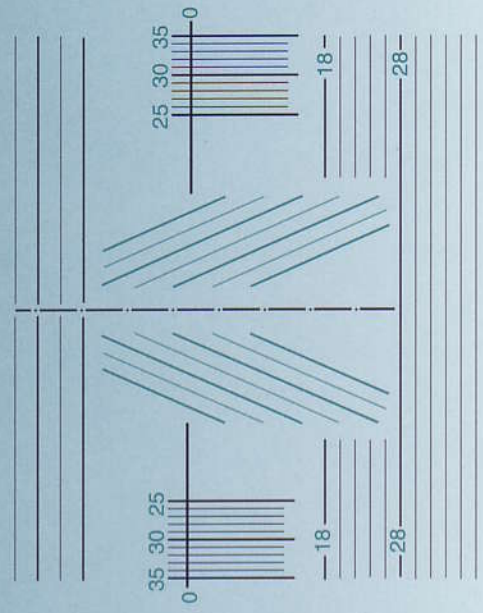

**Visuality®**

- Spectralite® & Spectralite Transitions® Gray
- Polycarbonate & Polycarbonate Transitions Gray
- Hard Resin • Transitions Gray

**SOLAMAX\***

- Spectralite

**Lens Measurement**

\*Note: Unlike other SOLA progressives, the fitting cross for SOLAMAX progressives is 4 mm above the prism reference point.

**XLGold™**

- Spectralite
- Spectralite Transitions Gray

**XL**

- Polycarbonate
- Hard Resin
- Transitions Gray

**XL, Decentered**

- PhotoGray Extra® Glass