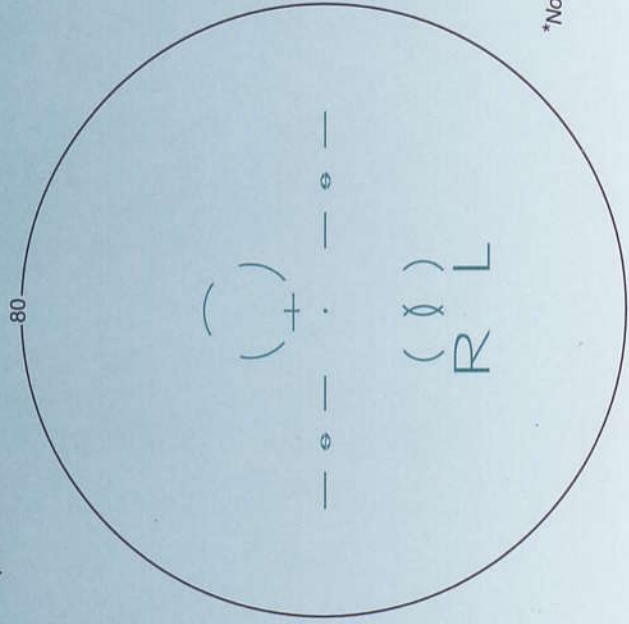

**Visuality®**

- Spectralite® & Spectralite Transitions® Gray
- Polycarbonate & Polycarbonate Transitions Gray
- Hard Resin • Transitions Gray

**SOLAMAX\***

- Spectralite

**Lens Measurement**

\*Note: Unlike other SOLA progressives, the fitting cross for SOLAMAX progressives is 4 mm above the prism reference point.