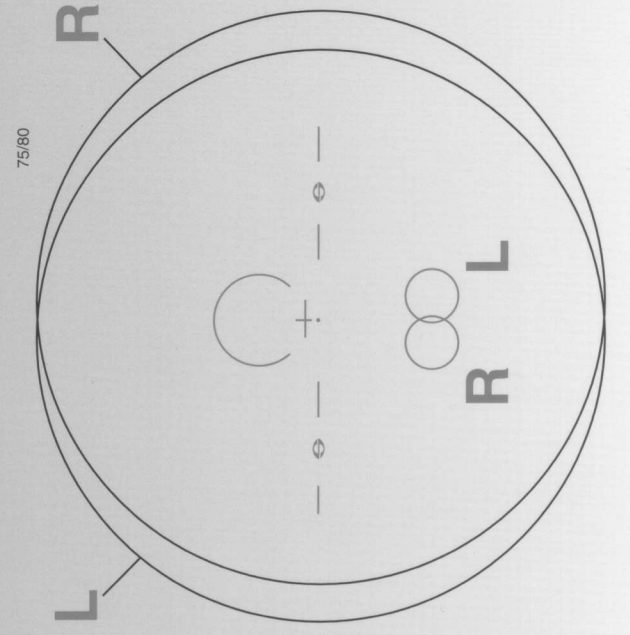

XLGold™

- Spectralite® & Spectralite Transitions® Gray

XL

- Hard Resin
- Transitions Gray
- Polycarbonate

XL, Decentered

- PhotoGray Extra® Glass

VIPGold®

- Spectralite® & Spectralite Transitions® Gray
- Polycarbonate

VIP

- Hard Resin

VIP, Decentered

- Hard Resin